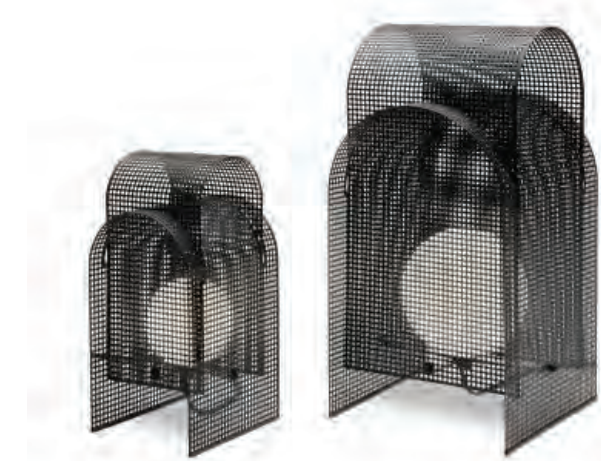

Sin regulador. Versión regulable consultar
Without dimmer. Dimmable version: please contact us

Lámpara no incluida
Lamp not included

G9 LED

Ref. 2130/010 31cm barniz metalizado dorado **metallic varnish gold**
Ref. 2130/014 31cm barniz metalizado bronce **metallic varnish bronze**
Ref. 2130/011 31cm blanco texturizado **textured white**
Ref. 2130/012 31cm corten texturizado **textured corten**
Ref. 2130/018 31cm negro texturizado **textured black**

Ref. 2135/010 45cm barniz metalizado dorado **metallic varnish gold**
Ref. 2135/014 45cm barniz metalizado bronce **metallic varnish bronze**
Ref. 2135/011 45cm blanco texturizado **textured white**
Ref. 2135/012 45cm corten texturizado **textured corten**
Ref. 2135/018 45cm negro texturizado **textured black**

CE IP 20

Fold Colección / **Collection**

Embalaje / **Packaging**

Mantenimiento : Limpiar con un paño suave. No utilizar productos amoniacales, disolventes o abrasivos.

Maintenance : Clean with a soft piece of cloth. Do not use solvent, amoniac based or abrasive products.

Acabados y versiones especiales: Para acabados / colores diferentes a los estándar, diseños especiales o formatos personalizados, contactar con ALMA Light.

Custom finishes and versions: For finishes / colors different from the standard ones, special designs or customized formats, please contact ALMA Light.