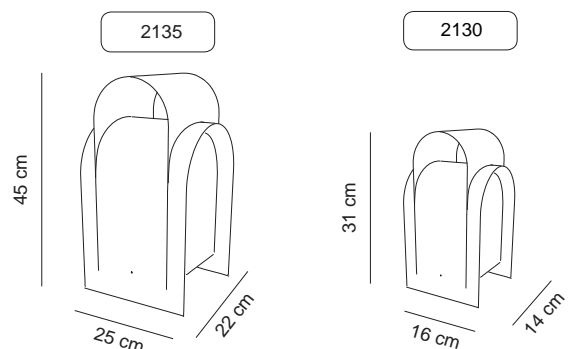

Fold se fabrica en dos medidas: grande, con una altura de 45cm, y pequeña, de unos 30cm de alto. La estructura es de chapa de hierro perforada en dos modalidades de acabado: metalizado y pintado. El primero se consigue mediante barniz metalizado bronce o dorado, y el pintado es epoxy texturizado blanco, negro o corten. La pantalla interior es una esfera de cristal triplex opal mate que incluye un portalámparas G9 compatible con bombilla LED. Fold lleva un interruptor simple on/off a lo largo del cable.

Fold is manufactured in two sizes: large, with a height of 45cm, and small, about 30cm high. The structure is made of perforated iron sheet in two finishes: metallic and painted. The first is achieved using bronze or gold metallic varnish, and the painting is white, black or corten textured epoxy. The interior lampshade is a matt opal triplex glass sphere that holds a G9 socket compatible with an LED bulb. Fold has a simple on/off switch along the cable.